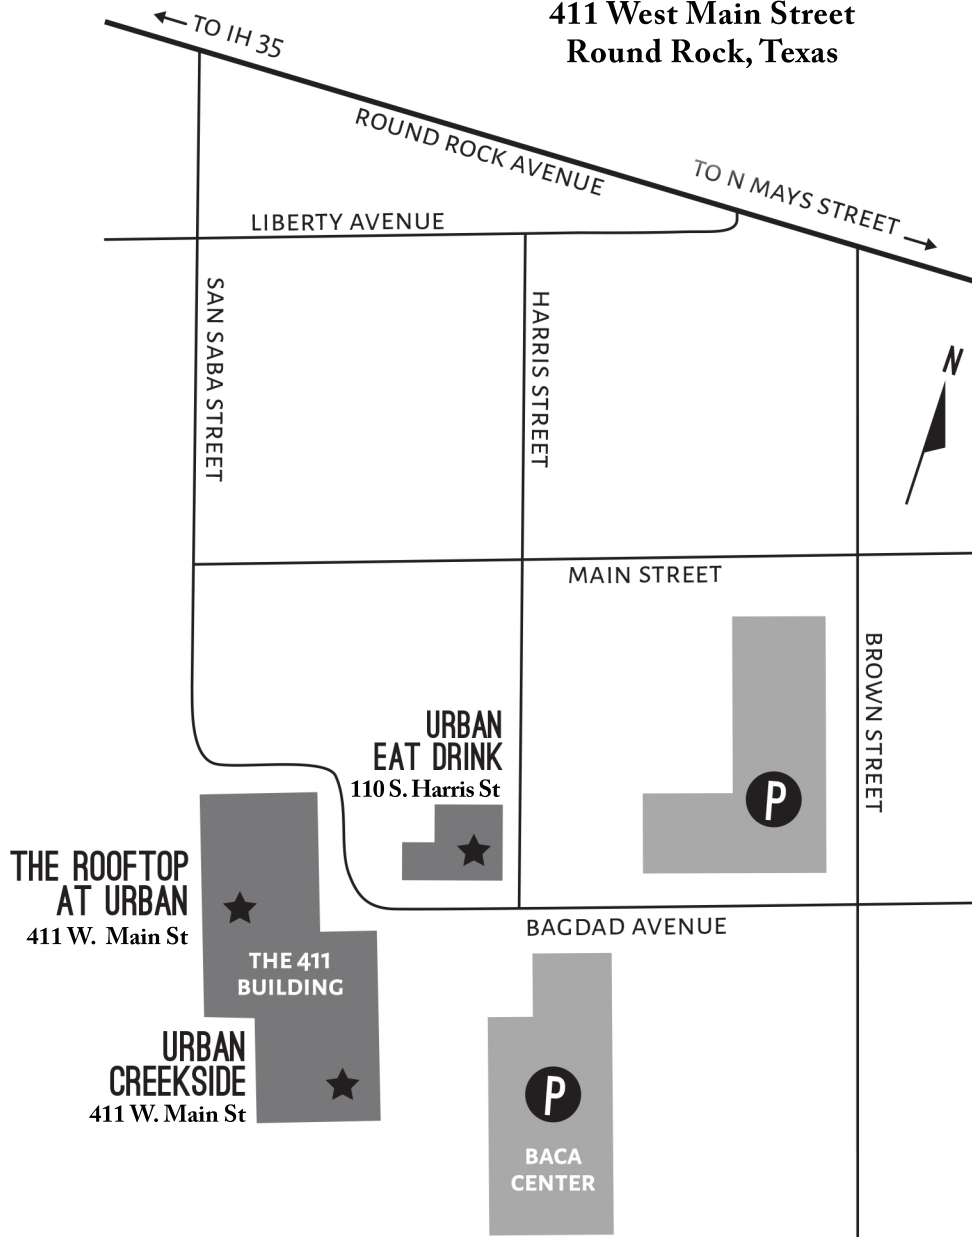

Directions

411 West Main Street
Round Rock, Texas

FROM IH35:

- TAKE EXIT 252 IN ROUND ROCK
- GO EAST ON ROUND ROCK AVENUE
- RIGHT ON BROWN STREET
- RIGHT ON BAGDAD AVENUE
- ARRIVE AT THE 411 BUILDING

FROM N MAYS STREET:

- GO WEST ON BAGDAD AVENUE
- ARRIVE AT THE 411 BUILDING

FROM THE 411 BUILDING:

- THE ROOFTOP AT URBAN IS THROUGH THE MAIN DOORS ON THE 4TH FLOOR.
- URBAN CREEKSIDE IS LOCATED ON THE GROUND LEVEL AT THE SOUTH SIDE OF BUILDING.